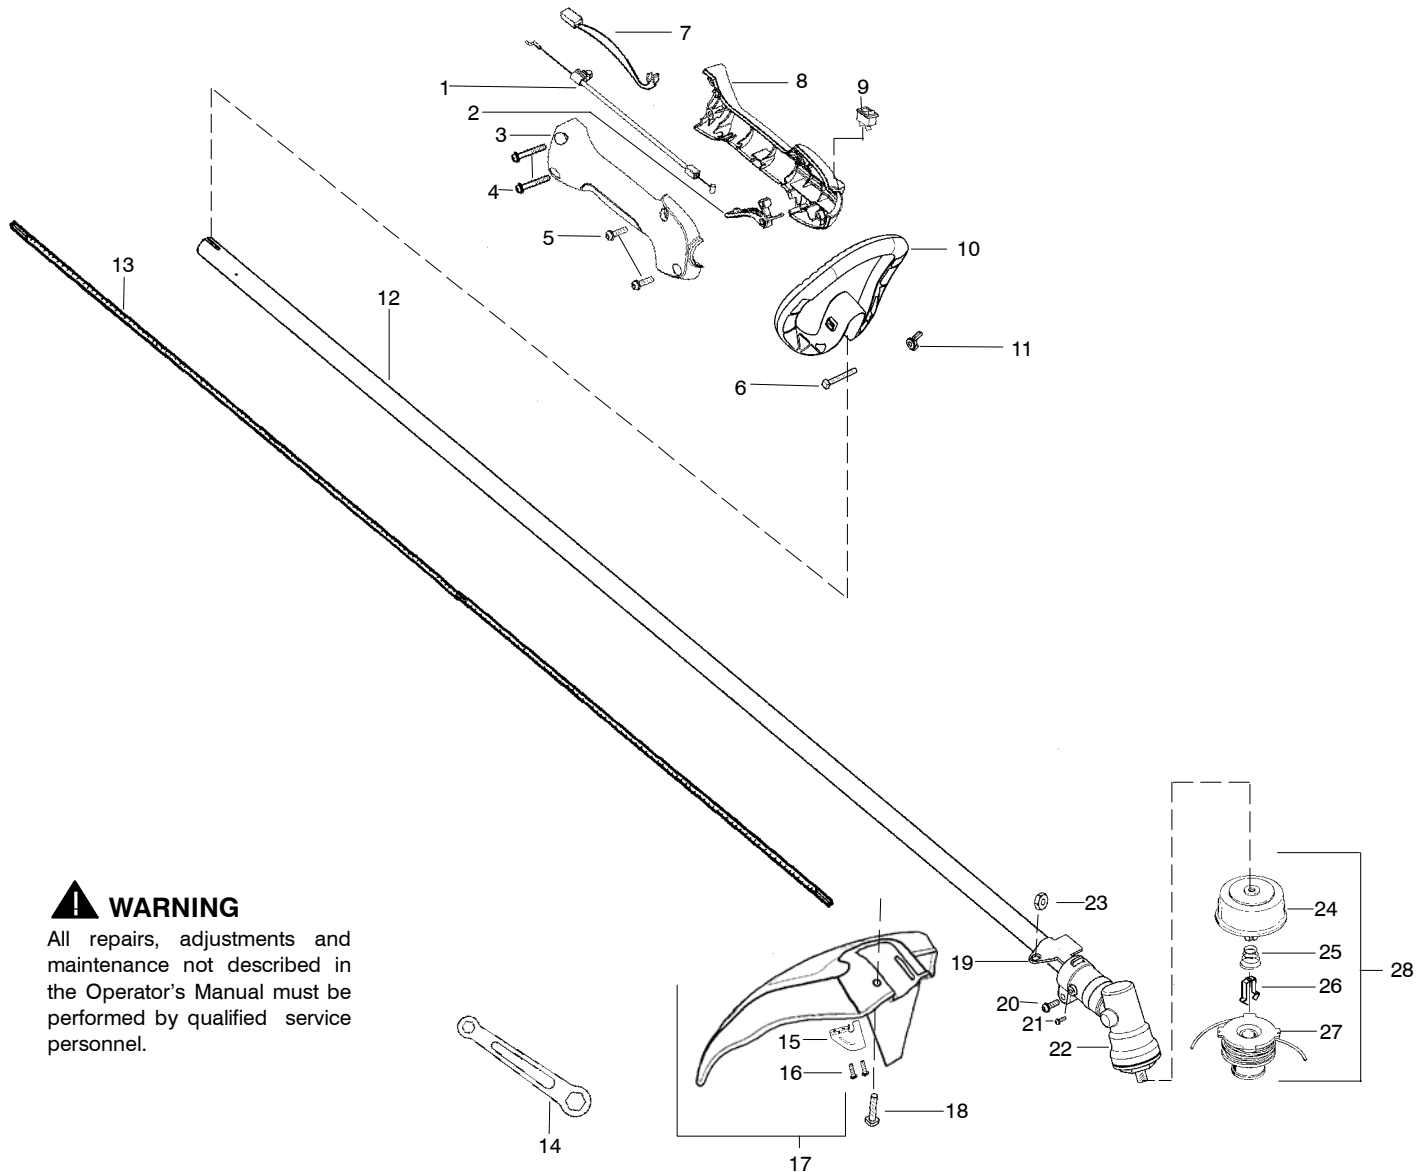

PARTS LIST NO. 530165345		<i>PARTNER</i> PARTS LIST	MODEL(s) SST250
DATE 3/15/05	Replaces 10/14/04 - 530165345-01		Note: Illustration may differ from actual model due to design changes

! WARNING

All repairs, adjustments and maintenance not described in the Operator's Manual must be performed by qualified service personnel.

Ref.	Part No.	Description	Ref.	Part No.	Description
1.	530057566	Assy - Throttle Cable	20.	530016014	Screw
2.	530049107	Trigger	21.	530016224	Screw
3.	530058751	Throttle Hsg. (Right)	22.	530096099	Assy - Gearbox
4.	530016406	Screw	23.	530015197	Nut
5.	530015814	Screw	24.	530095772	Assy - Hub.
6.	530015786	Bolt - Handle	25.	530053241	Spring
7.	530054183	Assy - Wire	26.	530401957	Retainer
8.	530150095	Throttle Hsg. (Left)	27.	530056500	Assy - Spool w/Line
9.	530069572	Kit - Switch	28.	530056498	Assy - Head TNG VI Assy.
10.	530058754	Handle - Assist			Not Shown
11.	530016152	Wingnut - Handle			---
12. /	545024805	Kit - Drive Shaft			Operator Manual
13.	530096169	Shaft - Flex	✓	530166175	Scan
14.	530056401	Wrench	✓	530166176	Euro
15.	530052285	Line Limiter	✓	530166177	Euro I
16.	530015814	Screw	✓	530166178	Euro II
17.	530071823	Kit - Shield Assy (Incl. 15, 16)	✓	530166179	Turkish
18.	530015820	Bolt - Shield	✓	530150729	Decal - Shaft Warning (Russian)
19.	530057554	Bracket - Shield			