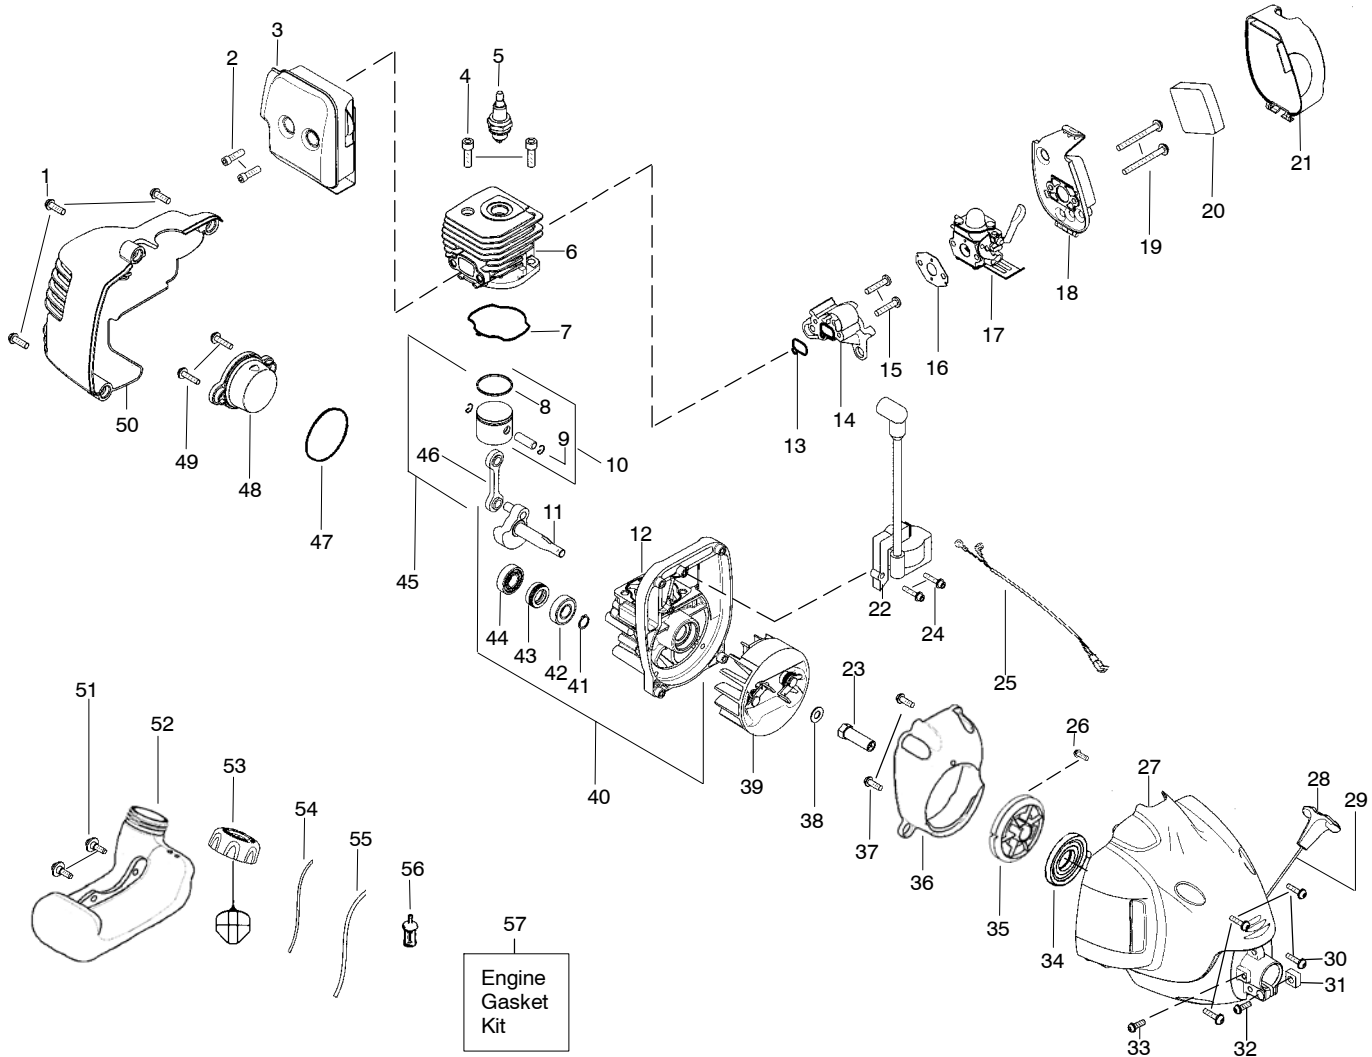

Ref.	Part No.	Description	Ref.	Part No.	Description	Ref.	Part No.	Description
1.	530015880	Screw	21.	530058912	Cover-Air Box	45.	530071785	Kit-Con Rod/Piston (Incl. 10,46)
2.	530058982	Bolt-Muffler	22.	530039234	Ignition Module	46.	530069945	Kit-Conn. Rod Assy
3.	530059826	Assy-Muffler/Shield (Incl. 2)	23.	530027953	Coupling-Drive	47.	530071750	O-Ring-C'case (kit)
4.	530015953	Screw-Cylinder	24.	530016357	Screw	48.	530058738	Assy-Plug (incl.47)
5.	952030249	Spark Plug (RCJ 6Y)	25.	530047278	Assy-Leadwire	49.	530016386	Screw
6.	530012541	Cylinder	26.	530016391	Screw	50.	530058737	Shroud-Rear
7.	530071750	Seal-Cylinder (kit)	27.	530071941	Assy.-Fan Hsg	51.	530016431	Retainer-Tank
8.	530055120	Piston Ring	28.	530058742	Handle-Starter	52.	530058847	Assy-Fuel Tank (incl. filter, lines & fuel cap)
9.	530015162	Retainer-Piston Pin	29.	530071798	Kit - Rope	53.	530058743	Assy-Fuel Cap w/ret.
10.	530071833	Kit - Piston (Incl. 8, 9)	30.	530015810	Screw	54.	530069247	Kit-Fuel Line (Small)
11.	530012555	Assy-Crankshaft	31.	530016382	Nut 12-24	55.	530069216	Kit-Fuel Line (Large)
12.	530012542	Assy-Crankcase (Incl. 42-44)	32.	530016381	Screw 12-24	56.	530095646	Assy-Fuel Pickup
13.	530071750	Seal-Cyl/Carb.(kit)	33.	530015805	Screw-Shaft Align	57.	530071750	Kit-Engine Gasket (Incl. 7,13,16,47)
14.	530057547	Adapter-Carb.	34.	530042086	Spring-Starter			
15.	530016309	Screw	35.	530071797	Kit-Starter Pulley			
16.	530071750	Gasket-Carb. (kit)	36.	530057548	Baffle			
17.	530071811	Kit-Carb.(C1U-W19)	37.	530015880	Screw			
(Note: Repair kits are not available for this carburetor)			38.	530015828	Washer-Flat			
18.	530059246	Air Box	39.	530054115	Assy-Flywheel			
19.	530016429	Screw	40.	530071751	Assy-C'case & C'shaft (Incl. 11,12,41)			
20.	530036575	Foam-Air Filter	41.	530015941	Retain. Ring-C'shaft			
			42.	530055728	Outer Bearing			
			43.	530019264	Seal			
			44.	530032125	Inner Bearing			

↗ = NEW PART NUMBER FOR THIS IPL   * = REFER TO THE SERVICE REFERENCE INDICATED FOR MORE INFORMATION. (LOCATED AT END OF IPL)